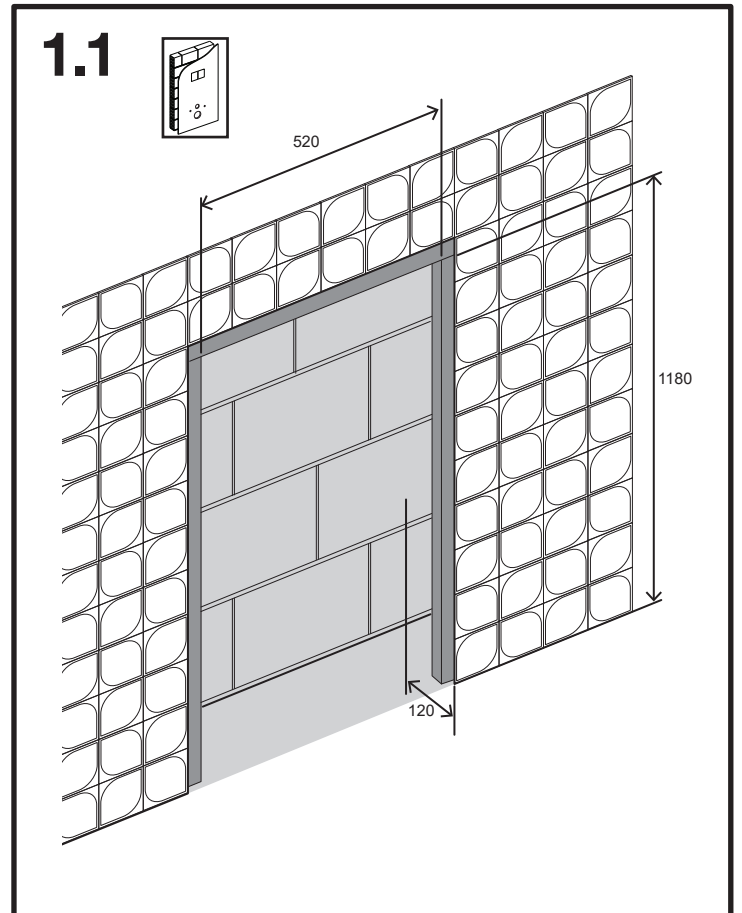

# SEAL BOX

BUTTON FLOOR

(dimensions in millimeters)

5

6.1

6.2

7.1

7.2

8

9

10

11

12

13

14

15