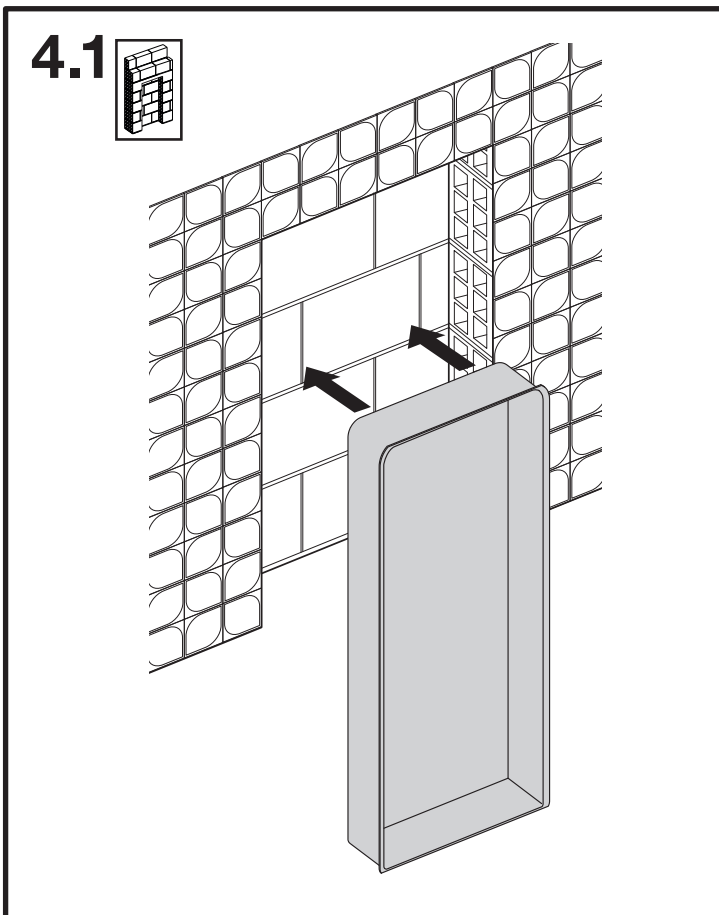

# SEAL BOX

BUTTON FLOOR

(dimensions in millimeters)

5

6.1

6.2

7.1

7.2

8

9

10

11

12

13

14

15