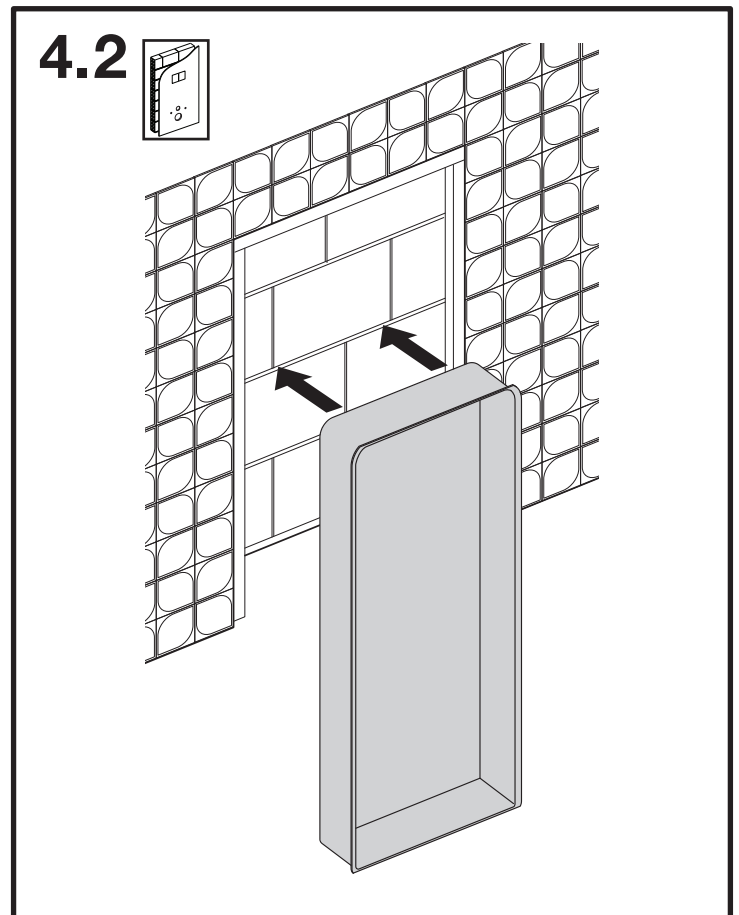

# SEAL BOX

BUTTON FLOOR

(dimensions in millimeters)

5

6.1

6.2

7.1

7.2