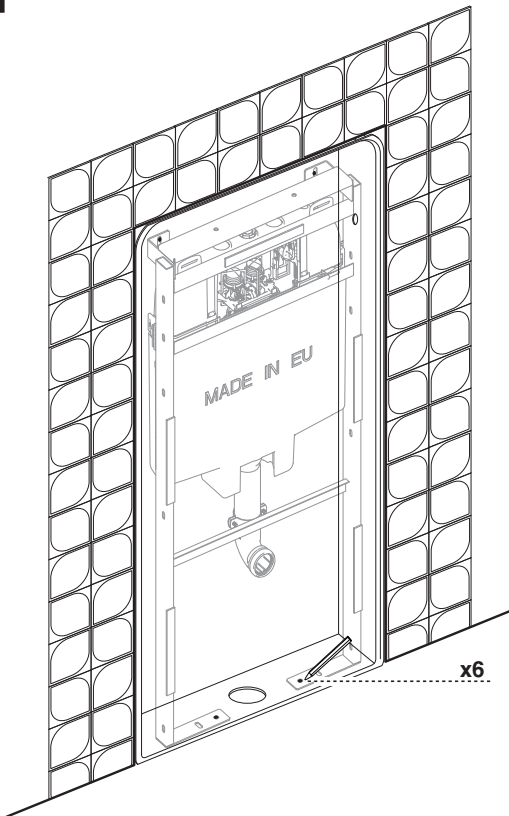

# SEAL BOX

BUTTON FLOOR

(dimensions in millimeters)

5

6.1

6.2

7.1

7.2

8

9

10

11

12

13

14

15