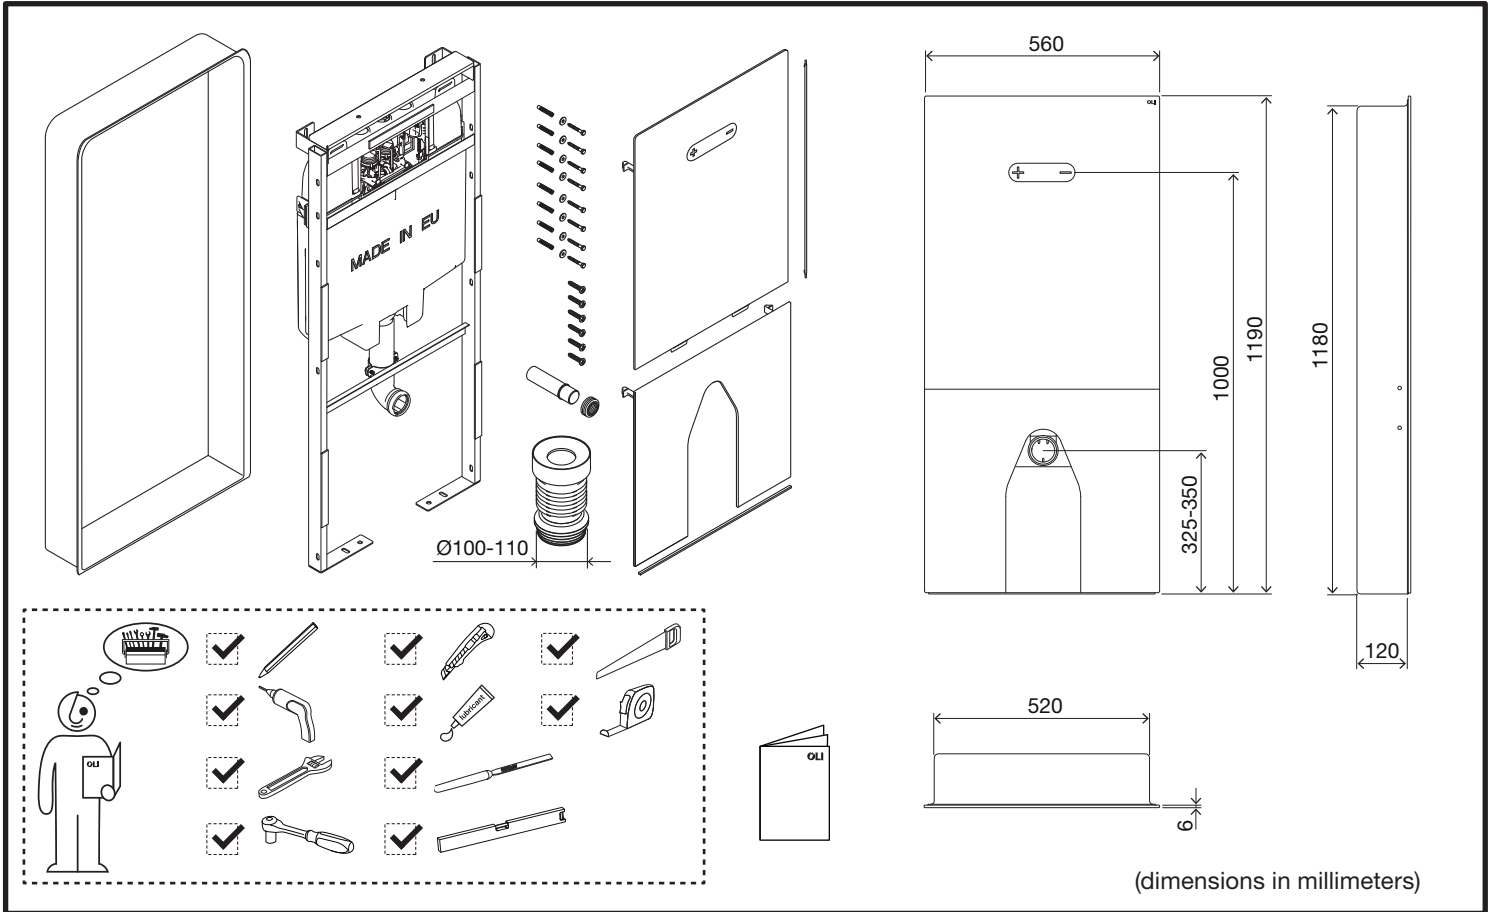

# SEAL BOX

BUTTON FLOOR

(dimensions in millimeters)

5

6.1

6.2

7.1

7.2

8

9

10

11

12

13

14

15