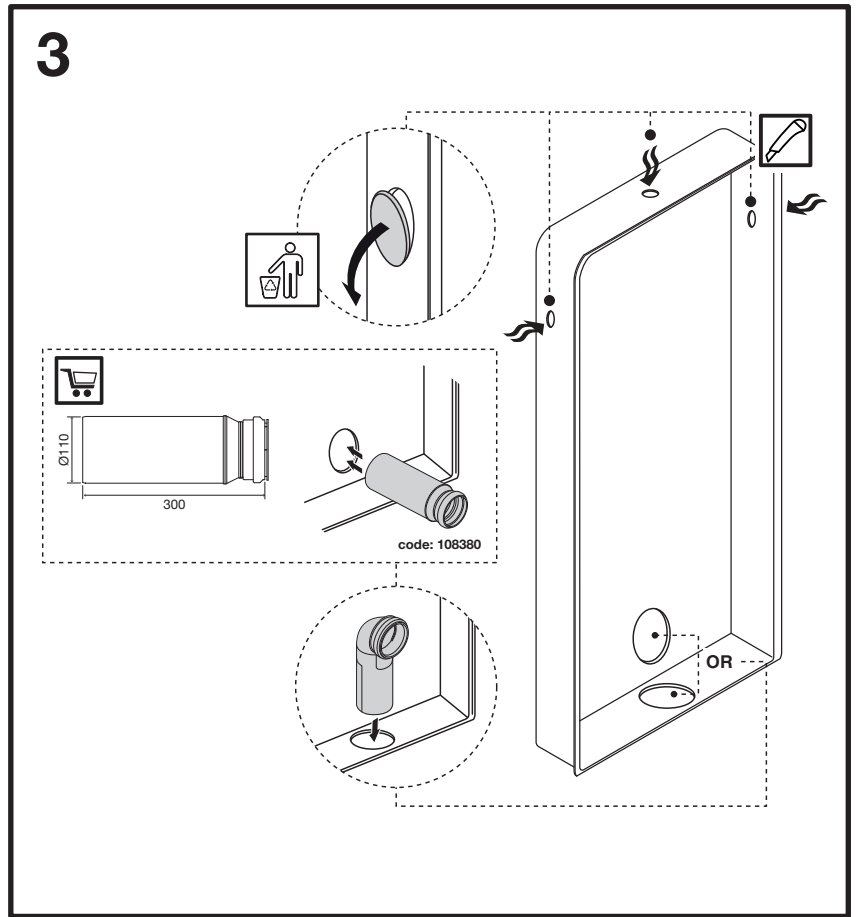

# SEAL BOX

BUTTON FLOOR

(dimensions in millimeters)

5

6.1

6.2

7.1

7.2