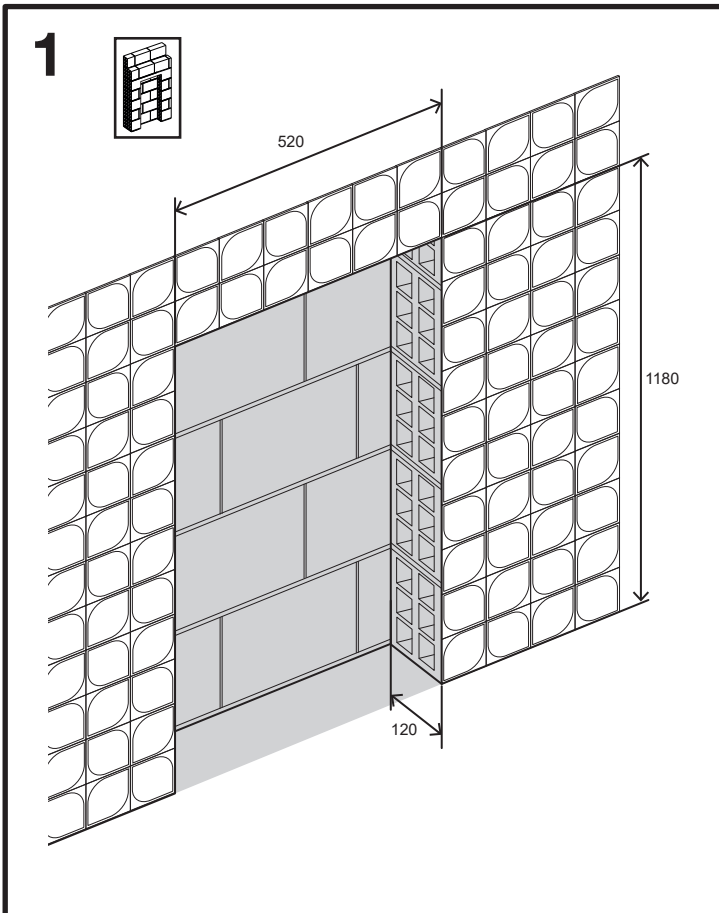

# SEAL BOX

BUTTON FLOOR

(dimensions in millimeters)

5

6.1

6.2

7.1

7.2

8

9

10

11

12

13

14

15