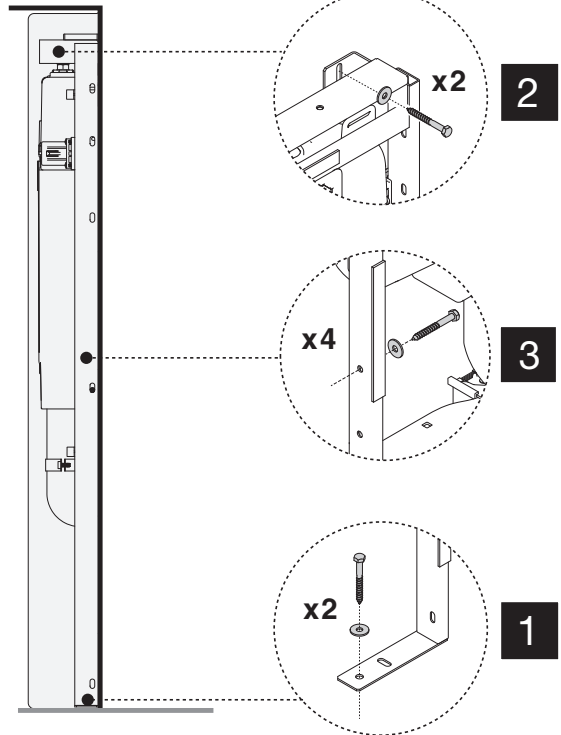

# SEAL BOX

BUTTON FLOOR

(dimensions in millimeters)

5

6.1

6.2

7.1

7.2

8

9

10

11

12

13

14

15