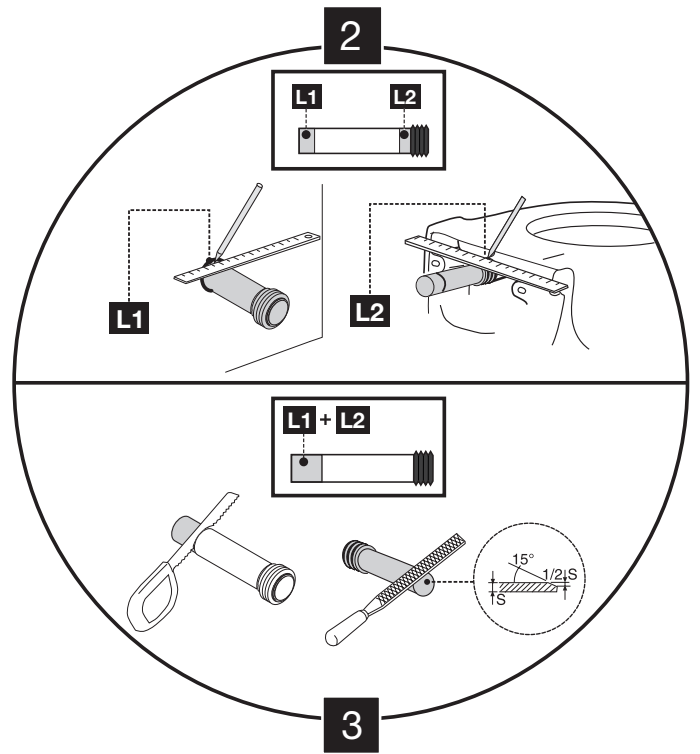

# SEAL BOX

BUTTON FLOOR

(dimensions in millimeters)

5

6.1

6.2

7.1

7.2

8

9

10

11

12

13

14

15