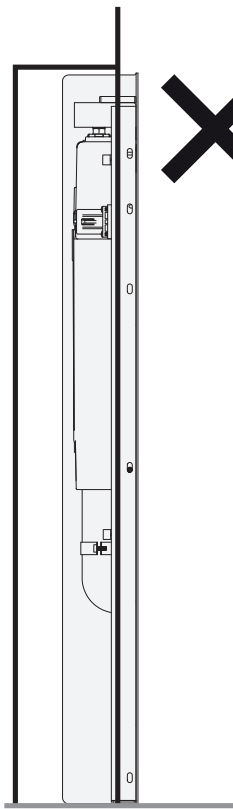

# SEAL BOX

BUTTON FLOOR

(dimensions in millimeters)

5

6.1

6.2

7.1

7.2

8

9

10

11

12

13

14

15