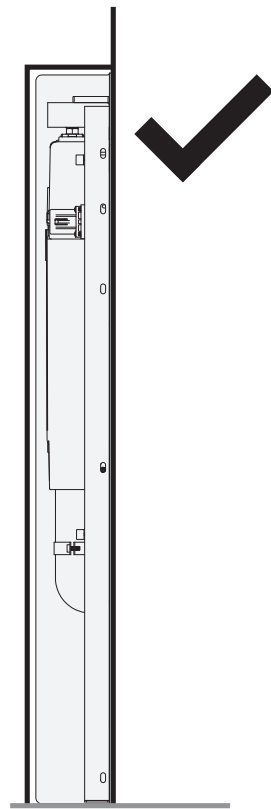

# SEAL BOX

BUTTON FLOOR

(dimensions in millimeters)

5

6.1

6.2

7.1

7.2

8

9

10

11

12

13

14

15