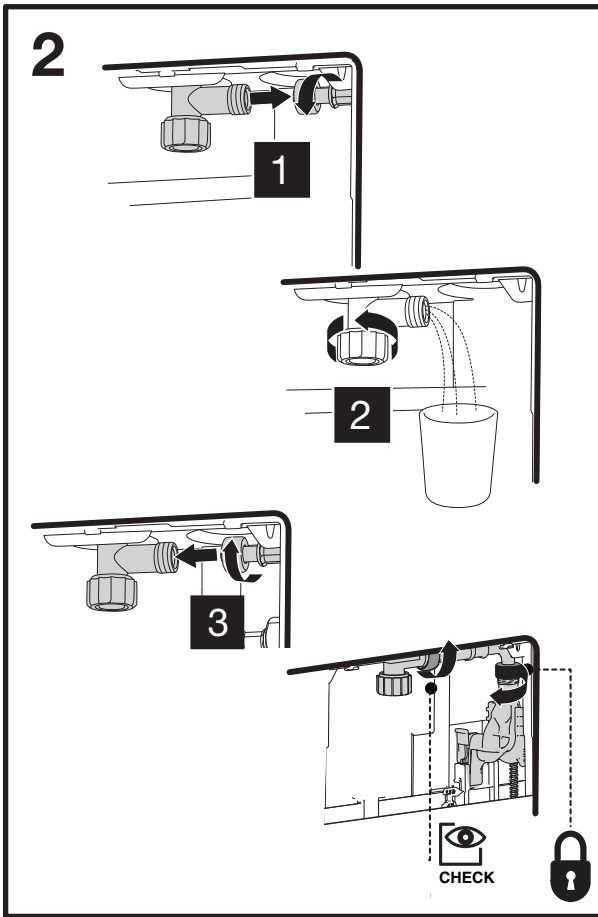

# SEAL BOX

BUTTON FLOOR

(dimensions in millimeters)

5

6.1

6.2

7.1

7.2