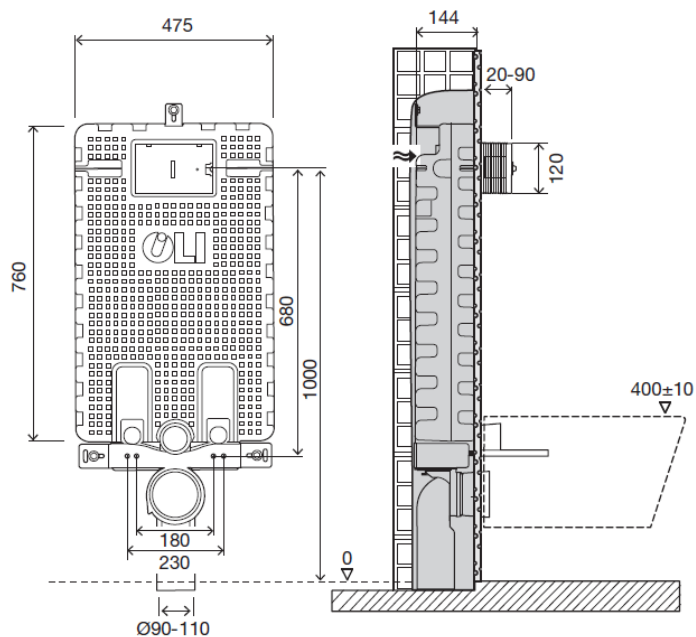

Technical Sheet

OLI120

Product Identification

880779

- OLI120 Mechanic OLIpure Block

Definition and Application

- Pre-assembled structure for setting in masonry walls, to installation of wall-hung sanitary appliances
- Flush cistern with interior cleaning system for WC pan
- Compatible with all wall-hung WC pans

Technical Features

Millimetres measures

Structure

- Metal, galvanized, corrosion resistant

Cistern

- Dual flush in-wall cistern 6/3 litres (adjustable to 4/2 and 7/3) compatible with either dual or single flush actuators (Narrow OLIpure and Glam OLIpure)
- 144mm thickness
- Mechanic actuation
- Equipped with Azor Inlet Valve
- Working pressure from 0,1 to 16 bar
- Resistance to atmospheric humidity (Hr <90%).
- Polypropylene (PP) cistern highly resistant and inalterable to thermal stress
- EN 14055
- Other versions compliant with: NF/KIWA/BELGAQUA standards
- Supplied with robust Anti-condensation lining

OLIpure System

- Simple refilling system through a control plate of the cistern
- Compatible with all the existents detergent on the market (except those containing hydrochloric acid) *
- Storage capacity:450ml